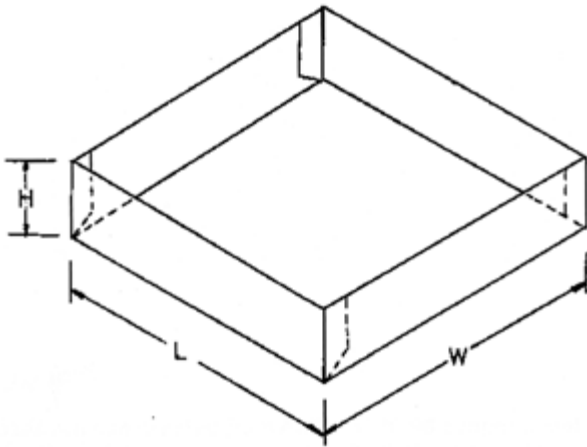

RAUCH

Phone: (718) 507-8844 Fax: (718) 565-6018

Email: info@irauch.com

Address: 32-20 112th St, East Elmhurst, NY 11369

Fig 16CP: Soldered Copper Pan

Service Application:

Soldered Copper Shower Pans are constructed from ASTM B370-98 copper sheet folded with tab joint corners that are soldered the entire length of the seam. Drains are soldered in center of base with adjustable strainer. Standard sizes: L-36" x W-36" x H-6" L-48" x W-48" x H-6" Custom sizes and drain locations available.