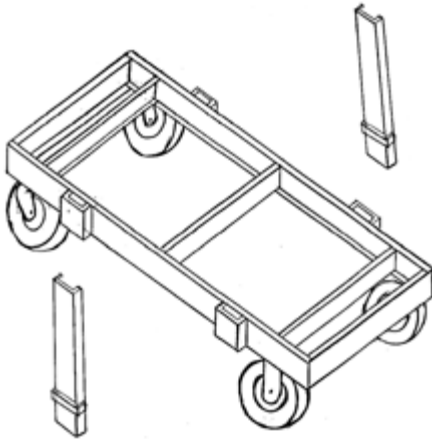

RAUCH

Phone: (718) 507-8844 Fax: (718) 565-6018

Email: info@irauch.com

Address: 32-20 112th St, East Elmhurst, NY 11369

Fig PC: Pipe Carts

Material:

Structural channel iron

Service

Pipe Carts are 60x30" wide with 8x3" heavy duty

Application:

phenolic wheels (2 swivel and 2 rigid) and 4 removable side arms. Variations to design are available upon customer request.