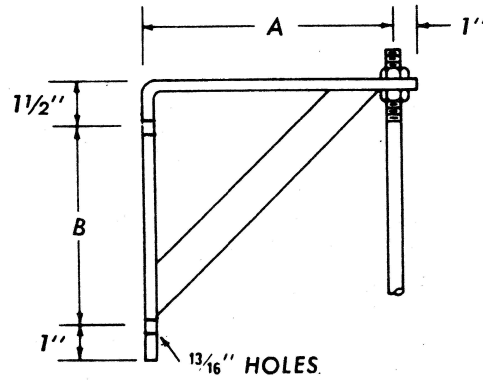

RAUCH

Phone: (718) 507-8844 Fax: (718) 565-6018
 Email: info@irauch.com
 Address: 32-20 112th St, East Elmhurst, NY 11369

FIGURE 49 LIGHT DUTY BRACKET

FIG 49

BRACKET SIZE	A	B	STOCK SIZE	WT/C APROX.	MAX REC.
1	9	6 1/2	1/4 x 1 1/2	288	610
2	13	10 1/2	1/4 x 1 1/2	565	610
3	19	16 1/2	3/8 x 2	1330	610

Recommended for light to medium loads where hanger rod can be suspended at a fixed distance from the wall or supporting structure.

Available in Black, galvanized or painted

PROJECT INFORMATION	APPROVED
JOB:	NOTES:
ADDRESS:	
CONTRACTOR:	
ENGINEER:	
DATE:	
APPROVED _____	NOT APPROVED _____ APPROVED AS NOTED _____