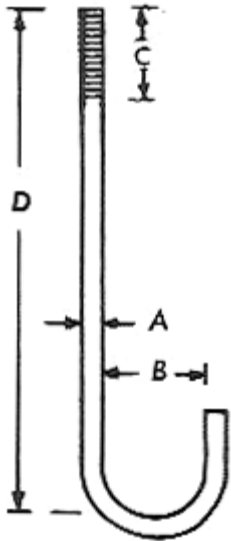

RAUCH

Phone: (718) 507-8844 Fax: (718) 565-6018
 Email: info@irauch.com
 Address: 32-20 112th St, East Elmhurst, NY 11369

Fig 31: J-Bolt

Material: Steel
Service Application: Furnished with standard thread lengths and dimensions as listed. Available with dimension "B" formed to fit standard pipe sizes on special order.
Finish: Black or galvanized.
Ordering: Specify Rod Size A, figure number, finish, and Length D.

ROD SIZE A	OPENING B	THREAD C
1/4	3/8	2
3/8	1/2	2
1/2	5/8	2 1/2
5/8	3/4	2 1/2
3/4	7/8	3
7/8	1	3 1/2
1	1 1/8	4
1 1/8	1 1/4	5
1 1/4	1 3/8	6
1 1/2	1 5/8	6